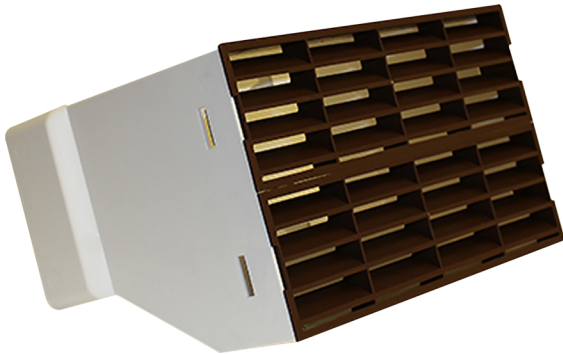

Quiet-Vent Airbrick with Grille

Airbrick Adaptor to fit rectangular ducting systems

Comes with pre-fitted with one or two brown or white airbrick grilles

Specially designed to provide 90% free area supply and extract air vent in accordance with 2010 Domestic Ventilation Compliance Guide

Can be used in a bathroom, kitchen, utility, or part of whole house ducting systems

Our range of plastic ducting is UK manufactured with top quality materials that will supply a durable product suitable for domestic and commercial systems