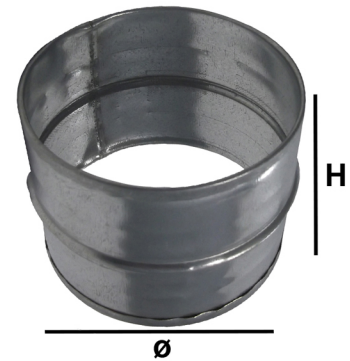

Quiet-Vent Metal Duct Female or Male Coupling

Metal male and female duct connectors available sizes: 100mm, 125mm, 150mm, 180mm, 200mm

Constructed of high quality durable galvanised metal

**Female duct metal connector is designed to join two male duct fittings together
Manufactured without seals, made in the UK**

Designed for use with safe seal galvanised metal ducting but it can be used with equivalent standard metal ducting or some plastic ducting ranges

Perfectly suited for ducting your ventilation system, kitchen extractor fan, bathroom fan or in-line extract fans

spigot (ø)	height (H)	fitting	product code
100mm	80mm	male	QV-C100MM
100mm	80mm	female	QV-C100FM
125mm	130mm	male	QV-C125MM
125mm	130mm	female	QV-C125FM
150mm	155mm	male	QV-C150MM
150mm	155mm	female	QV-C150FM
180mm	185mm	male	QV-C180MM
180mm	185mm	female	QV-C180FM
200mm	200mm	male	QV-C200MM
200mm	200mm	female	QV-C200FM