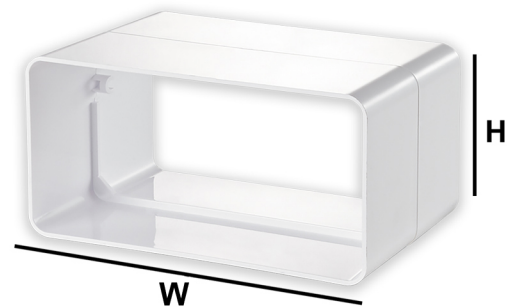

Quiet-Vent Flat Channel Connectors

Female to male ducting connector suitable for 110x54mm, 204x60mm and 220x90mm ducting systems

Our range of plastic ducting is UK manufactured with top quality materials that will supply a durable product suitable for domestic and commercial systems

Easy to install and durable, just push-fit duct and fittings together

Compatible with most other manufactures

Rectangular Ducting Connector can be used to run your ductwork around obstacles, along walls and into ceilings and offers superior performance and durability over flexible alternatives.

width (W)	height (H)	product code
110mm	54mm	QV-C110
204mm	60mm	QV-C204
220mm	90mm	QV-C220