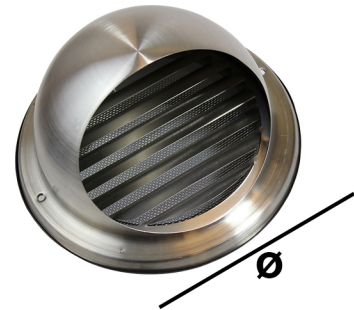

# Quiet-Vent Exterior Grille Stainless Steel Louvered Cowl

**Round Cowl with Louvers and fine mesh suitable for greater weather protection and when aesthetic appeal is necessary.**

**This round stainless-steel external grille offers a more aesthetic appearance than more traditional plastic grilles. They are more weatherproof and are not affected by ultraviolet rays like some plastics can be.**

**1 x Grille is provided and also comes complete with 2 x s/steel screws and rubber seals**

**Complies with latest building control requirements**

**It can be attached to rigid pipe or flexible pipe and is screwed to the external wall**

spigot Ø	product code
100mm	QV-SSC100
125mm	QV-SSC125
150mm	QV-SSC150
160mm	QV-90000506
180mm	QV-9041229